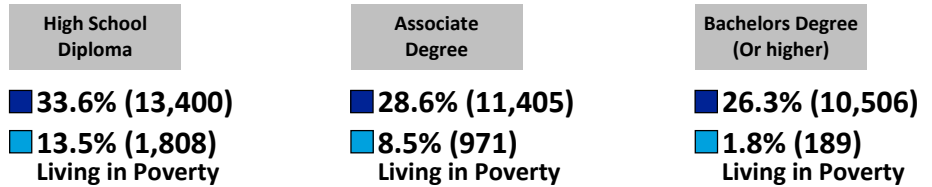

3 West Broadway
Oneonta, NY 13820
607.433.8000

County Population:
61,965

*Population for whom
poverty status is determined:*

Overall **56,998**
Population Under 18 **10,912**
Population 25 & Over **39,898**
Population over 65 **10,197**

14.7%
**COUNTY
POVERTY
RATE**

Living In Poverty
Individuals 14.7% 8,387
Children (Under 18) 16.4% 1,792
Adults 25+ 10.2% 4,074
Senior Citizens 65+ 6.5% 667

Otsego County

Opportunities for Otsego, Inc.
<http://www.ofoinc.org>

Race & Poverty

Education & Poverty

Adult Population 25+ - 39,898

Employment & Poverty

6.0%

Unemployment Rate December 2013

Median Income
\$29,838

Living Wage for 1 Adult, 1 Child Household
\$41,753