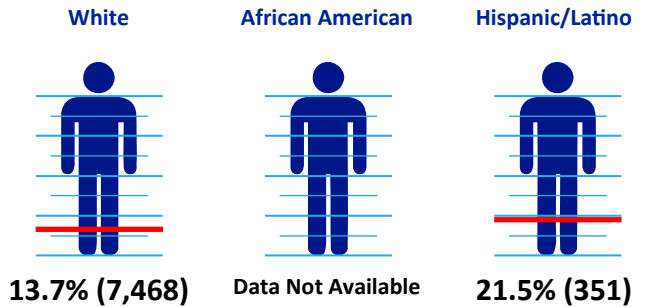

3 West Broadway
Oneonta, NY 13820
607.433.8000

County Population:
61,965

*Population for whom
poverty status is determined:*

Overall **56,998**
Population Under 18 **10,912**
Population 25 & Over **39,898**
Population over 65 **10,197**

14.7%
**COUNTY
POVERTY
RATE**

Living In Poverty
Individuals 14.7% 8,387
Children (Under 18) 16.4% 1,792
Adults 25+ 10.2% 4,074
Senior Citizens 65+ 6.5% 667

Otsego County

Opportunities for Otsego, Inc.
<http://www.ofoinc.org>

Race & Poverty

Education & Poverty

Adult Population 25+ - 39,898

Employment & Poverty

6.0%

Unemployment Rate December 2013

Median Income
\$29,838

Living Wage for 1 Adult, 1 Child Household
\$41,753