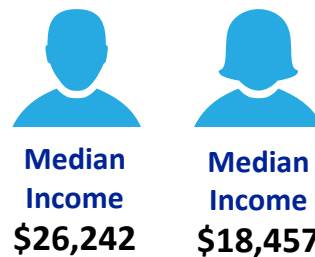

Gender & Poverty

30.0%
Families
Female Head of Household w/children living in Poverty

US Poverty Rate: 15.7% • NYS Poverty Rate: 15.6%